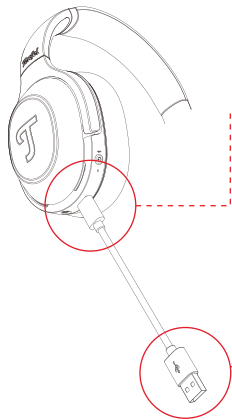

Aufladen
Charging / Charge /
Carga / Ricarica /
Opladen / Ładowanie