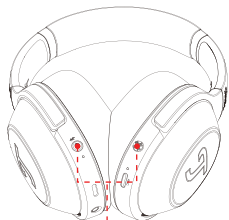

ShareMe
ShareMe / ShareMe
ShareMe / ShareMe
ShareMe / ShareMe