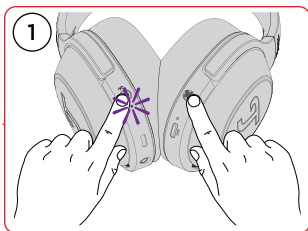

ShareMe
ShareMe / ShareMe
ShareMe / ShareMe
ShareMe / ShareMe