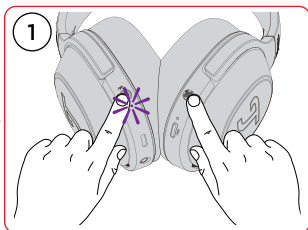

ShareMe
ShareMe / ShareMe
ShareMe / ShareMe
ShareMe / ShareMe