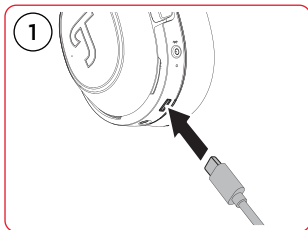

Aufladen
Charging / Charge /
Carga / Ricarica /
Opladen / Ładowanie