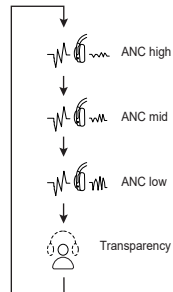

INTERACTION LEGEND

●	Single Tap	●●●	Triple Tap
●●	Double Tap	■	Tap and hold according to the indicated time

Bedienung

How to use / Utilisation /
Cómo utilizarlos / Utilizzo /
Gebruiken / Sposób użycia

Tap Sensor Panel

- Transparency Toggle
- Dynamore On / Off

ANC/Transparency LED RGB

ANC/Transparency Button

ANC / Transparency off

1.5 secs

INTERACTION LEGEND

- | | | | |
|----|------------|-----|--|
| ● | Single Tap | ●●● | Triple Tap |
| ●● | Double Tap | ■ | Tap and hold according to the indicated time |