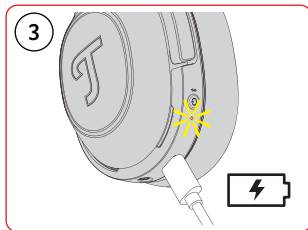

Aufladen
Charging / Charge /
Carga / Ricarica /
Opladen / Ładowanie