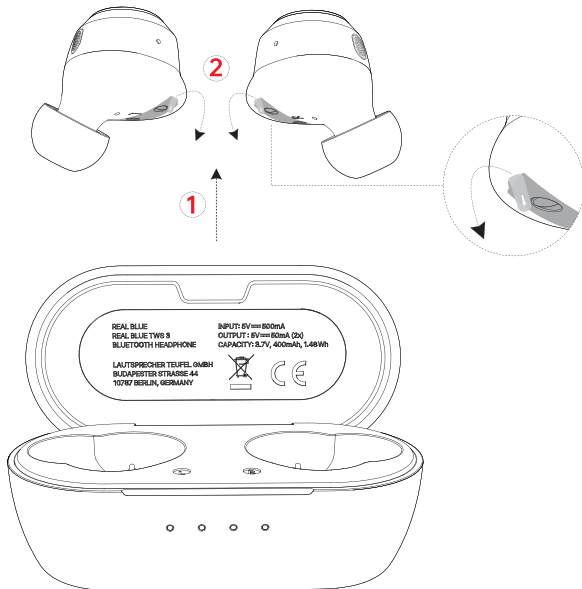

Vor dem Gebrauch
Before use / Avant l'utilisation /
Antes del uso / Prima dell'uso /
Alvorens ingebruikname / Przed użyciem