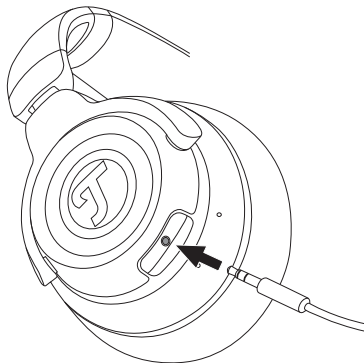

## Handling

---

Put the headphones on so that both ears are firmly covered and the headphones are on the middle of the ear.

If necessary, adjust the headband length to your head size.

## Connecting with a 3.5 mm Jack Plug

---

Connect the 3.5 mm jack plug output of the headphones and the headphone jack of your audio system or your smartphone using the enclosed connector cord.

## Using REAL PURE

---

Push the button on the connector cord once to play music, to pause music, to accept a call, to abort an outgoing call or to end a call.